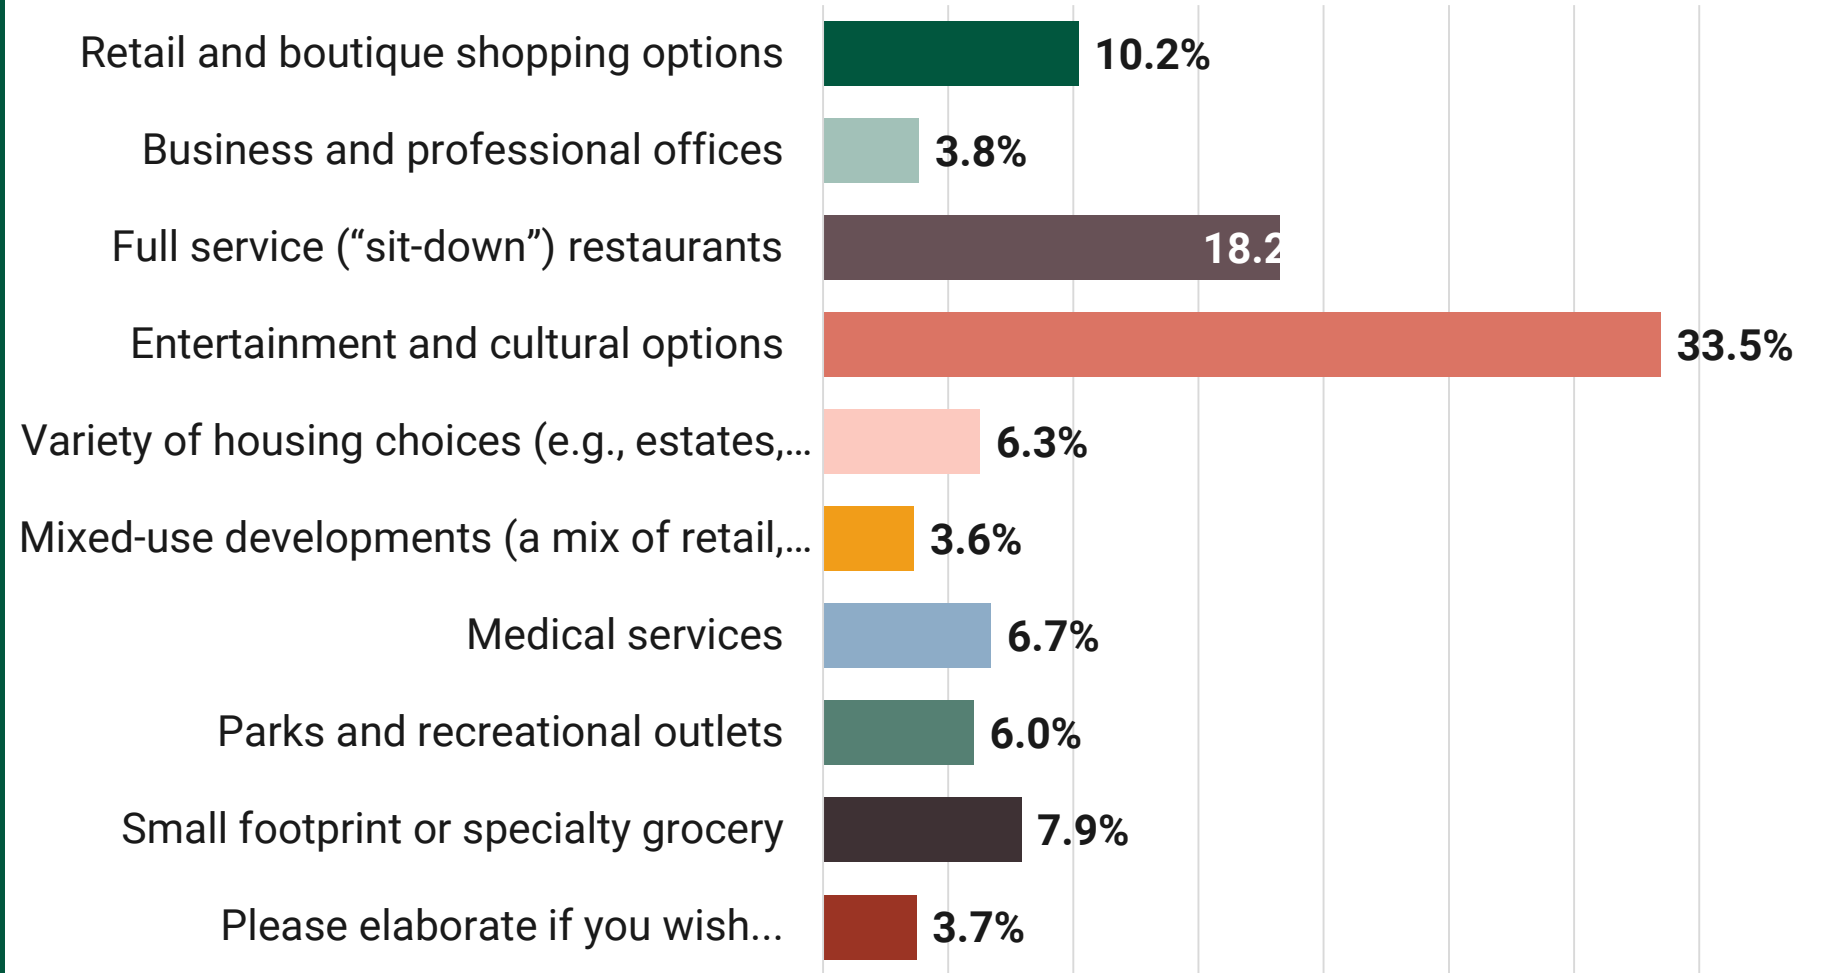

Preferred Development

What types of development would you like to see more of in Montevallo?