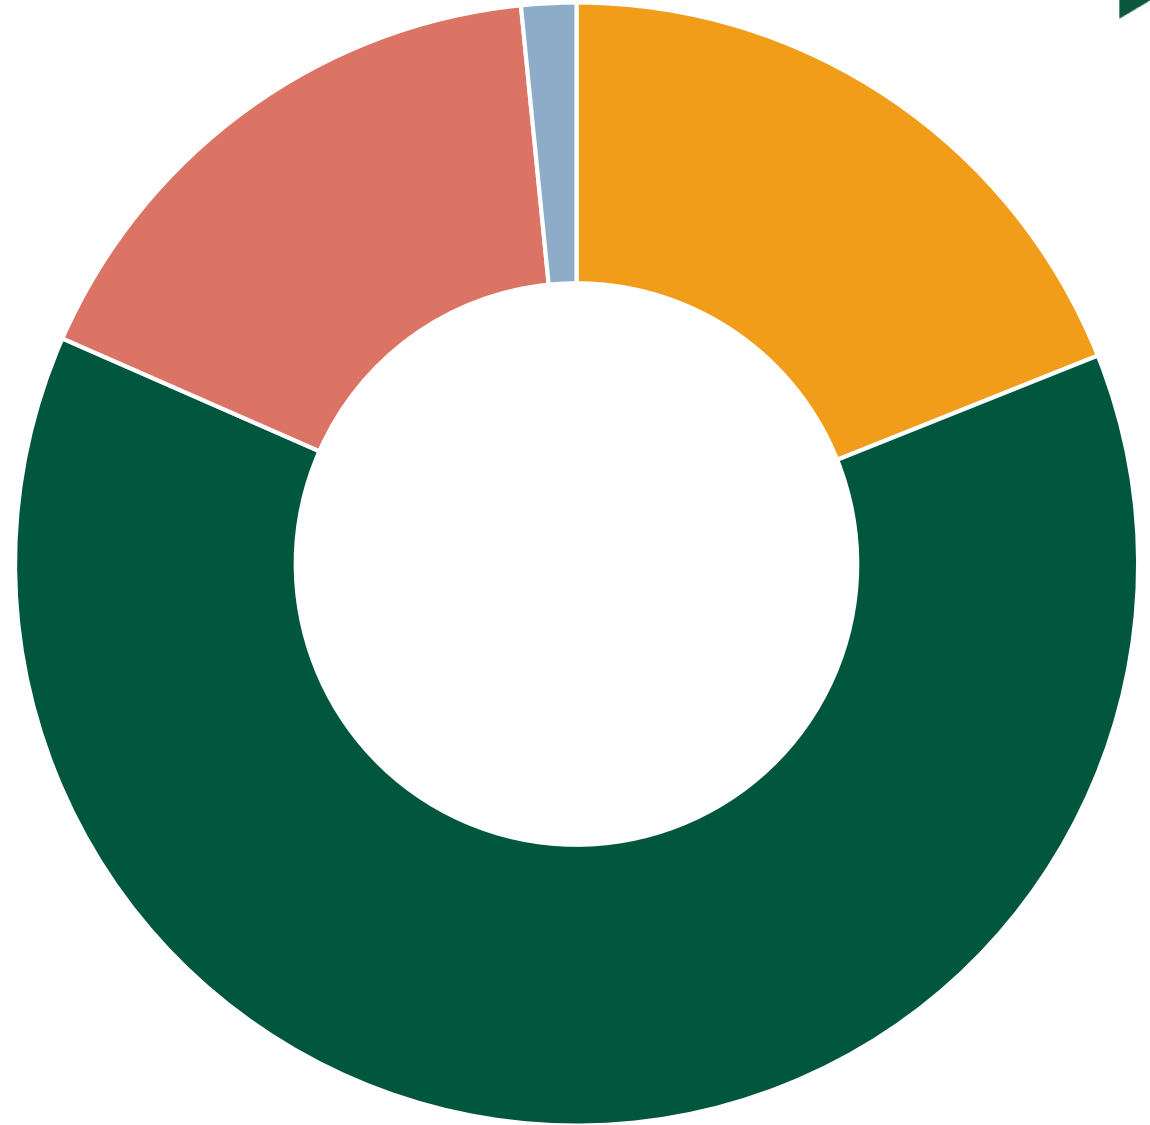

# QUALITY OF LIFE

How would you rate your quality of life in Montevallo?

 **Excellent**  
19%

 **Good**  
63%

 **Fair**  
17%

 **Poor**  
2%

# TOP STRENGTHS

What are the top 2 strengths of the City of Montevallo?