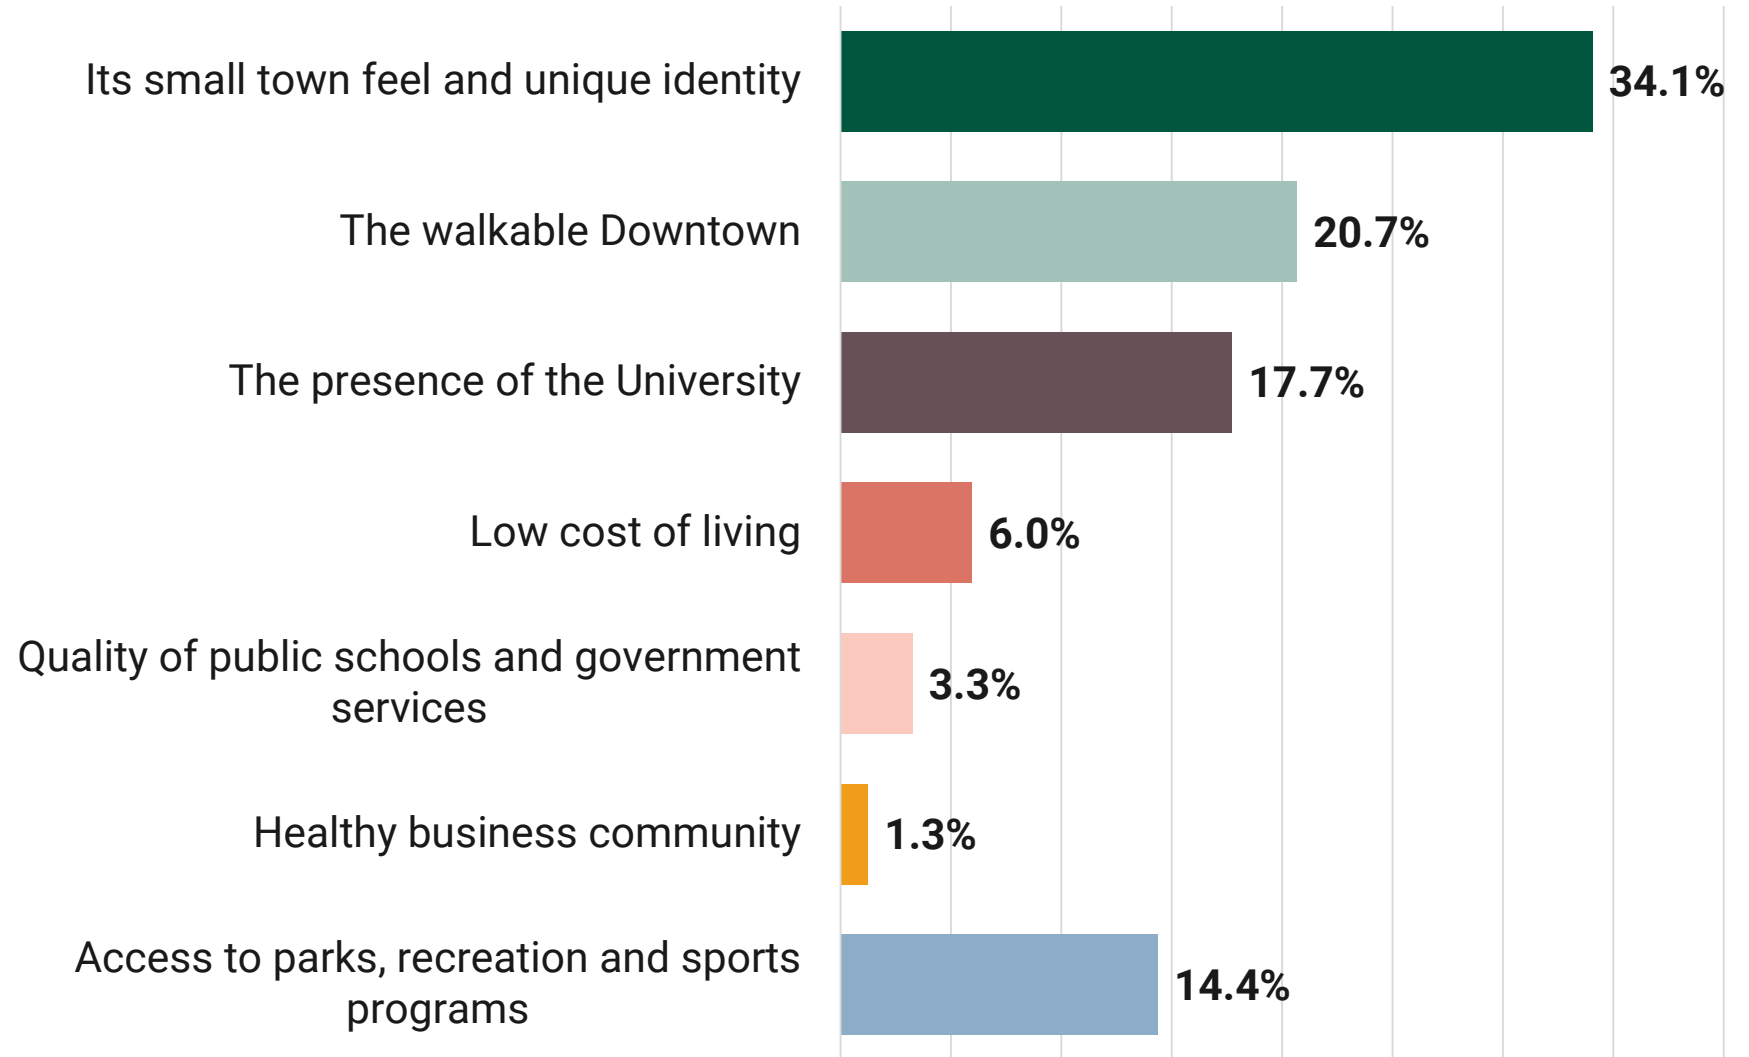

# QUALITY OF LIFE

How would you rate your quality of life in Montevallo?

 **Excellent**  
19%

 **Good**  
63%

 **Fair**  
17%

 **Poor**  
2%

# TOP STRENGTHS

What are the top 2 strengths of the City of Montevallo?

# TOP CHALLENGES

What are the greatest challenges facing the City of Montevillo?